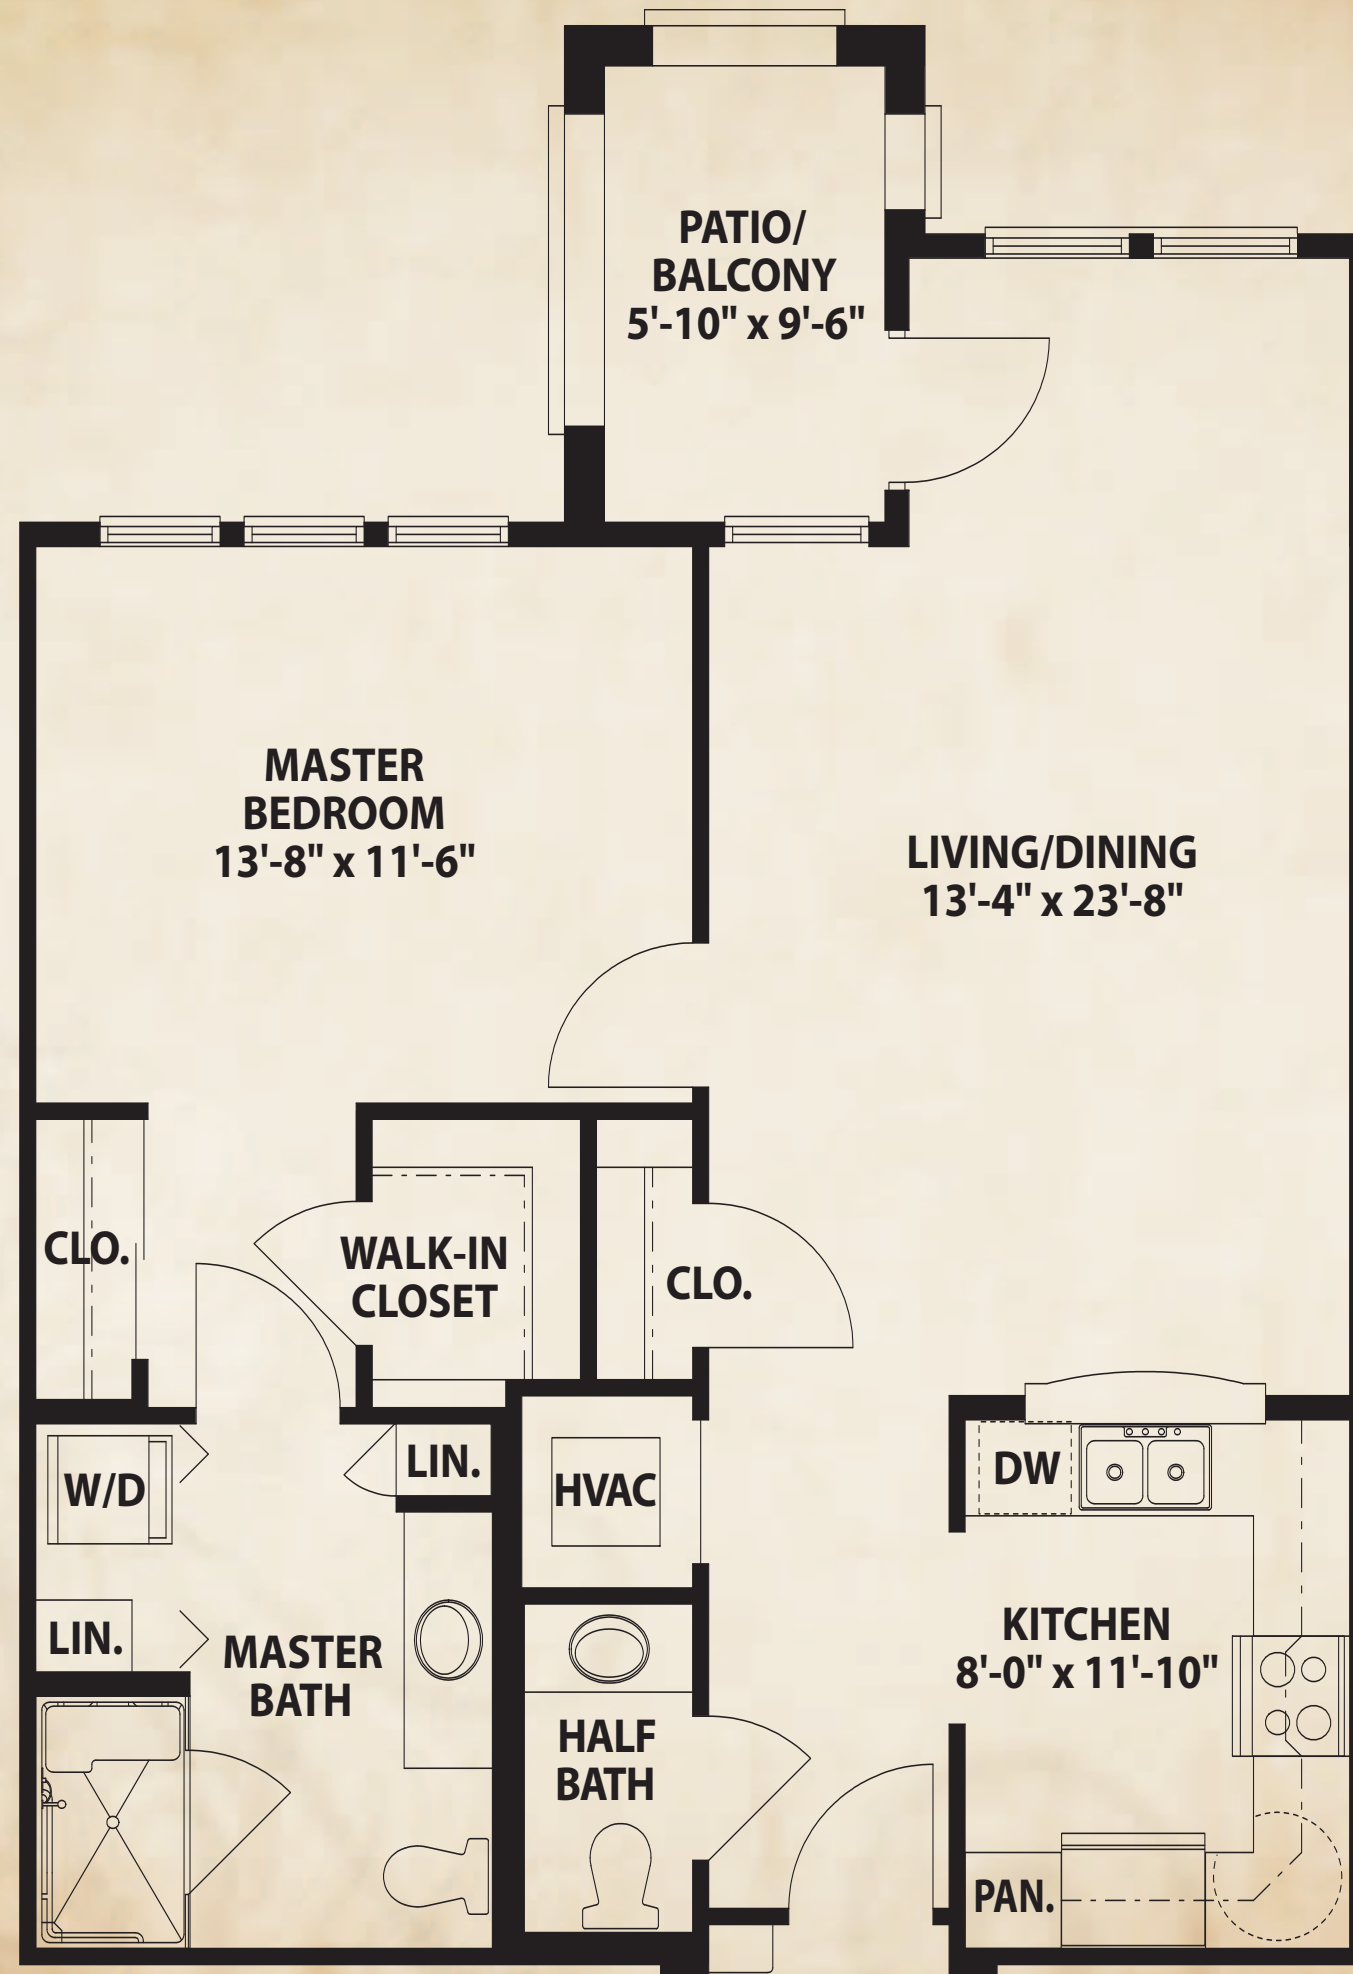

DOLCE

ONE-BEDROOM DELUXE
VARIATION A
897 SQUARE FEET

1/4" = 1'

Square footage and room dimensions subject to change without notice.