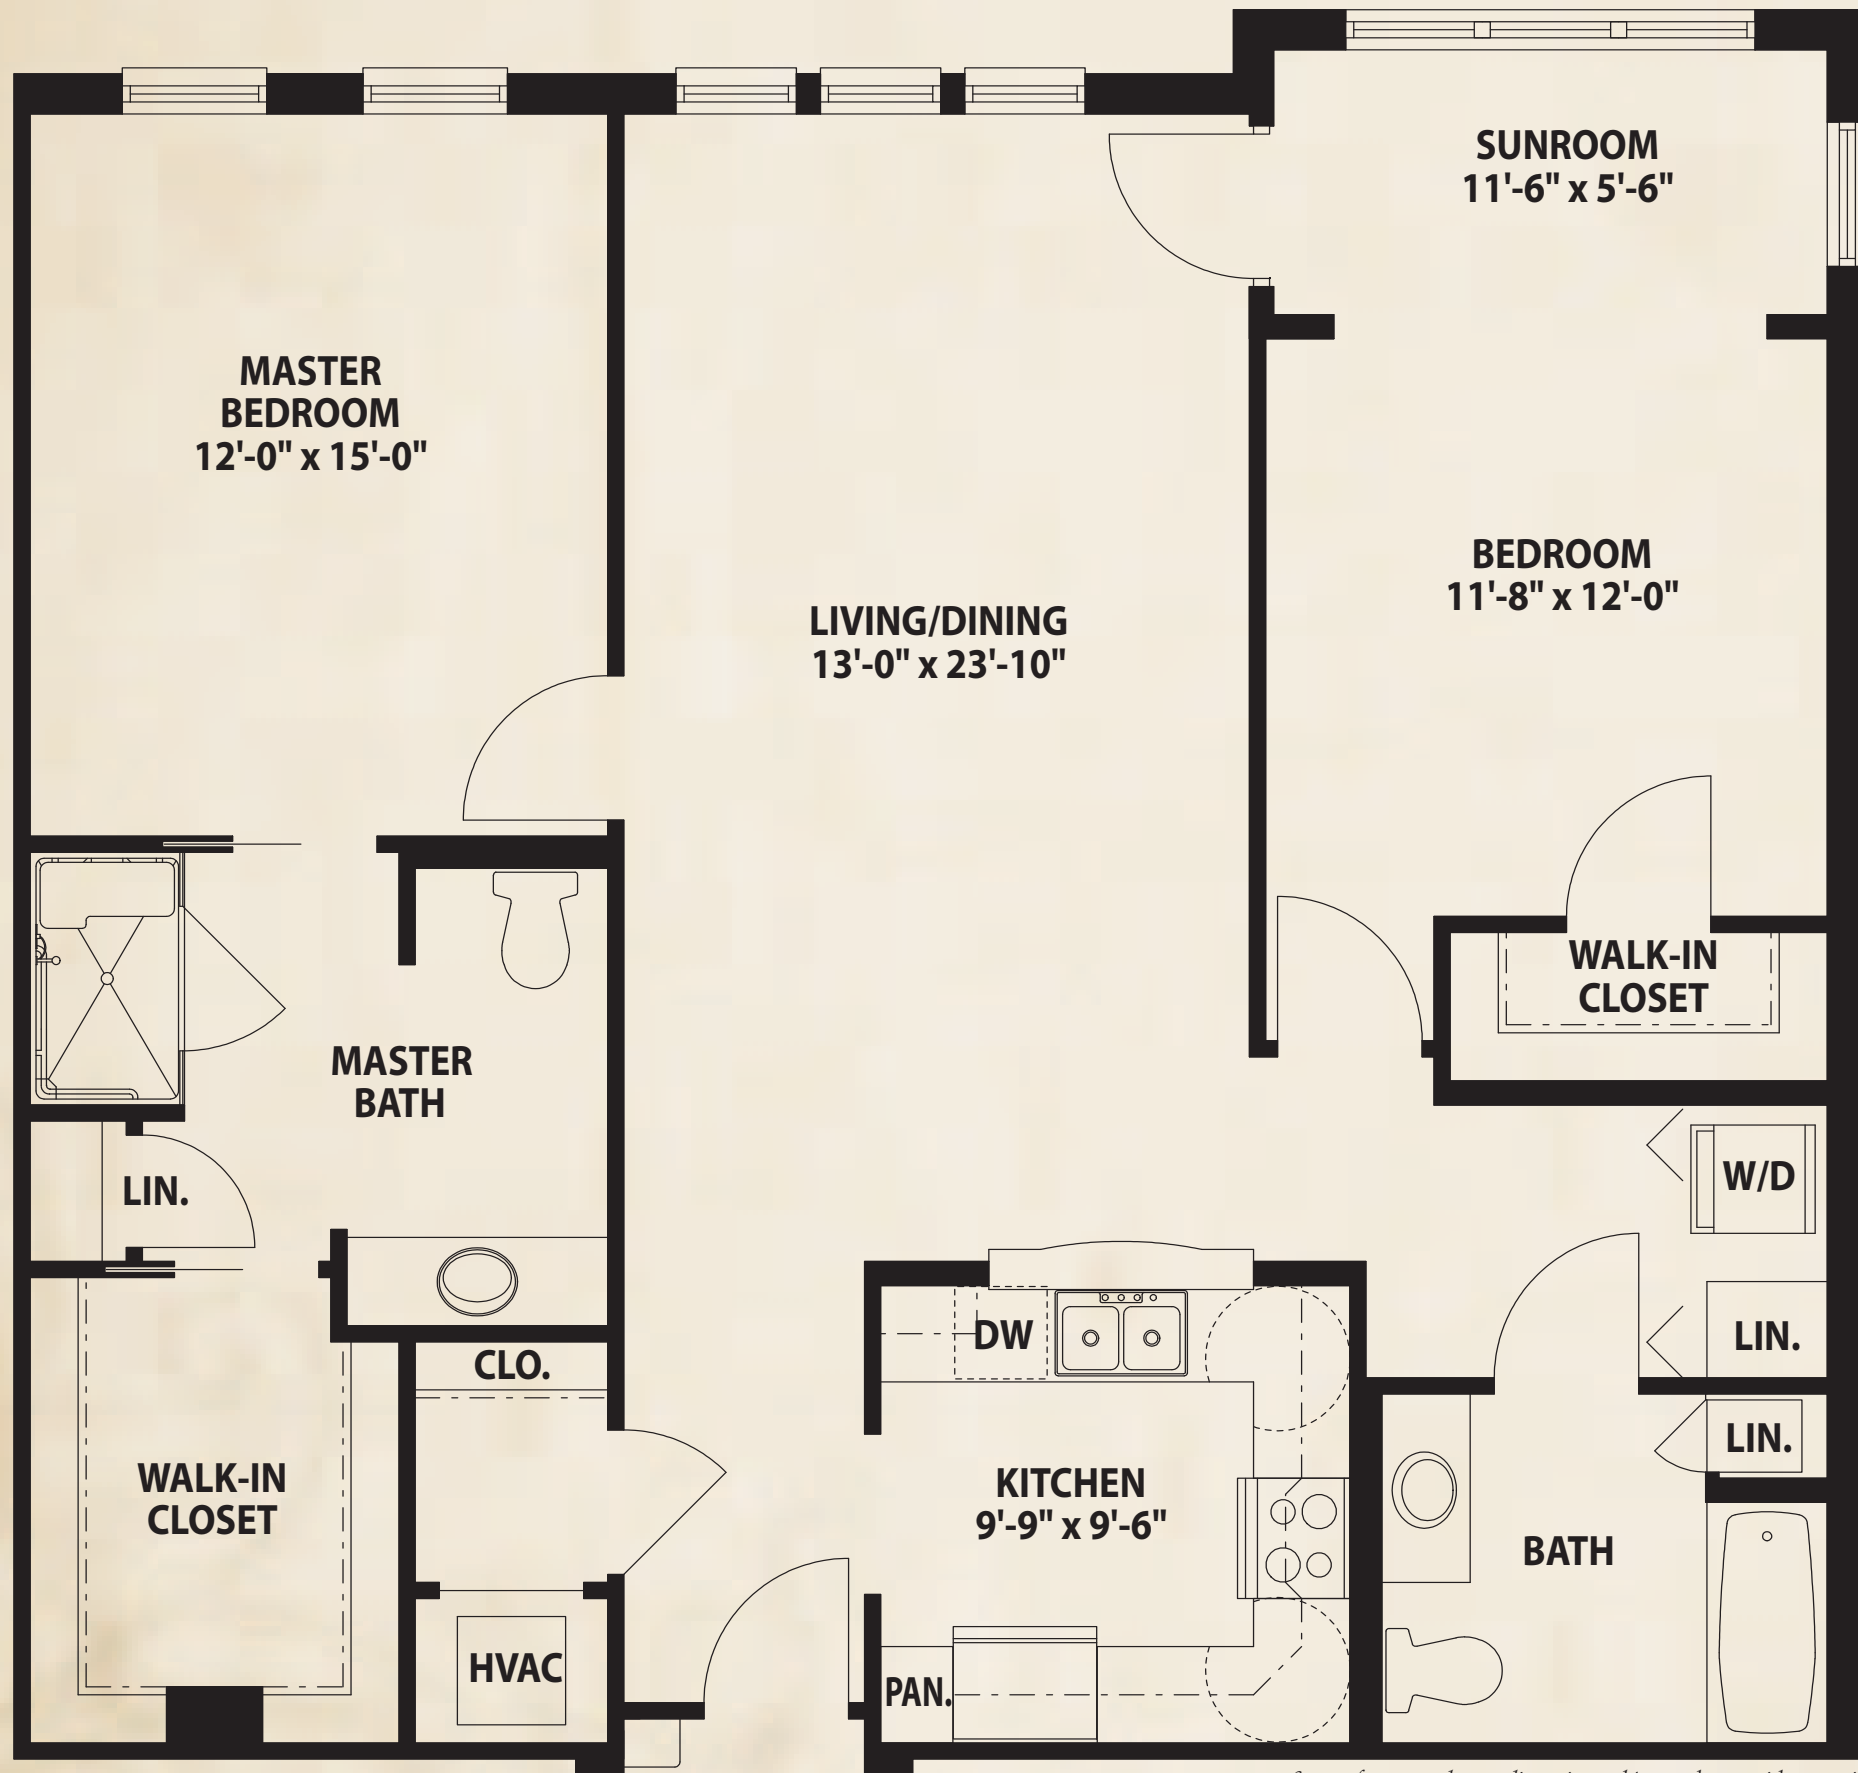

VERDELLI

TWO-BEDROOM TRADITIONAL

VARIATION A

1,259 SQUARE FEET

Square footage and room dimensions subject to change without notice.

Options

1/4" = 1'