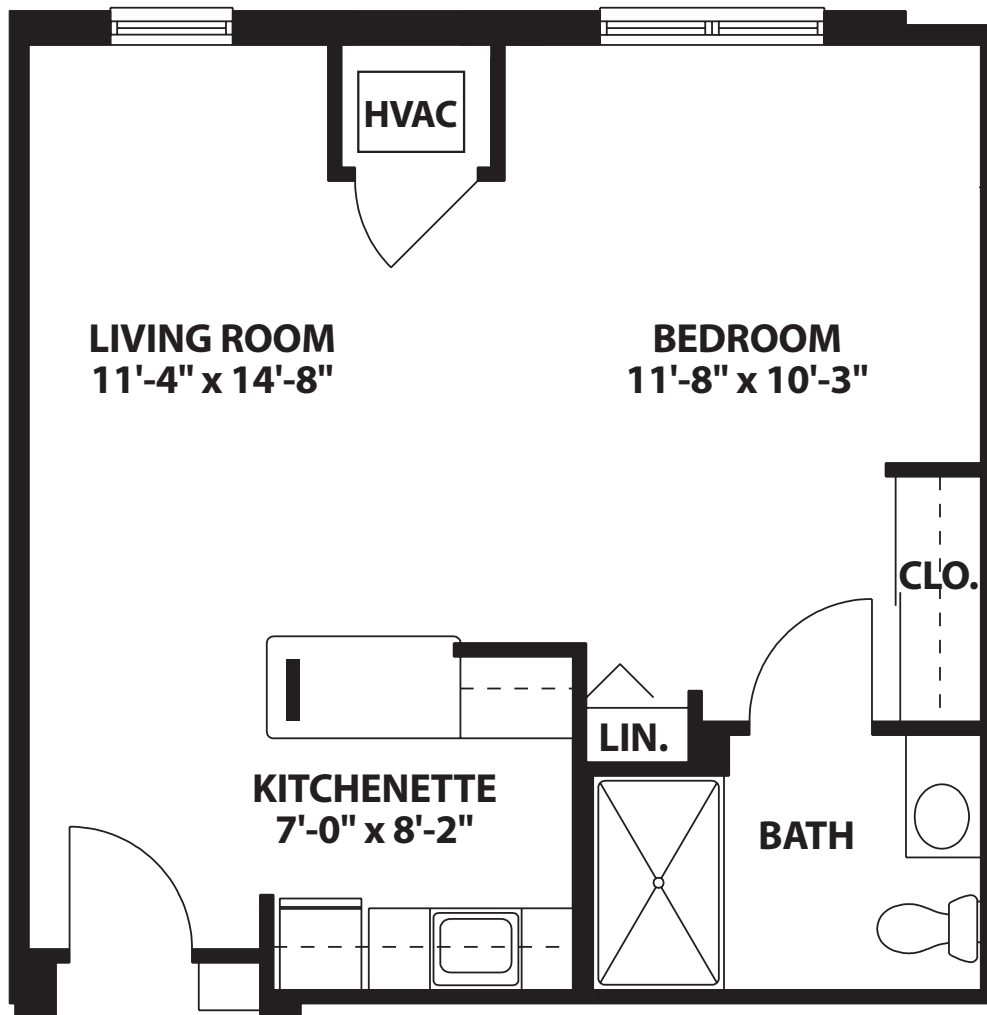

ASSISTED LIVING

ASSISTED LIVING SUITE

562 SQUARE FEET

Actual square footage and dimensions may vary slightly.