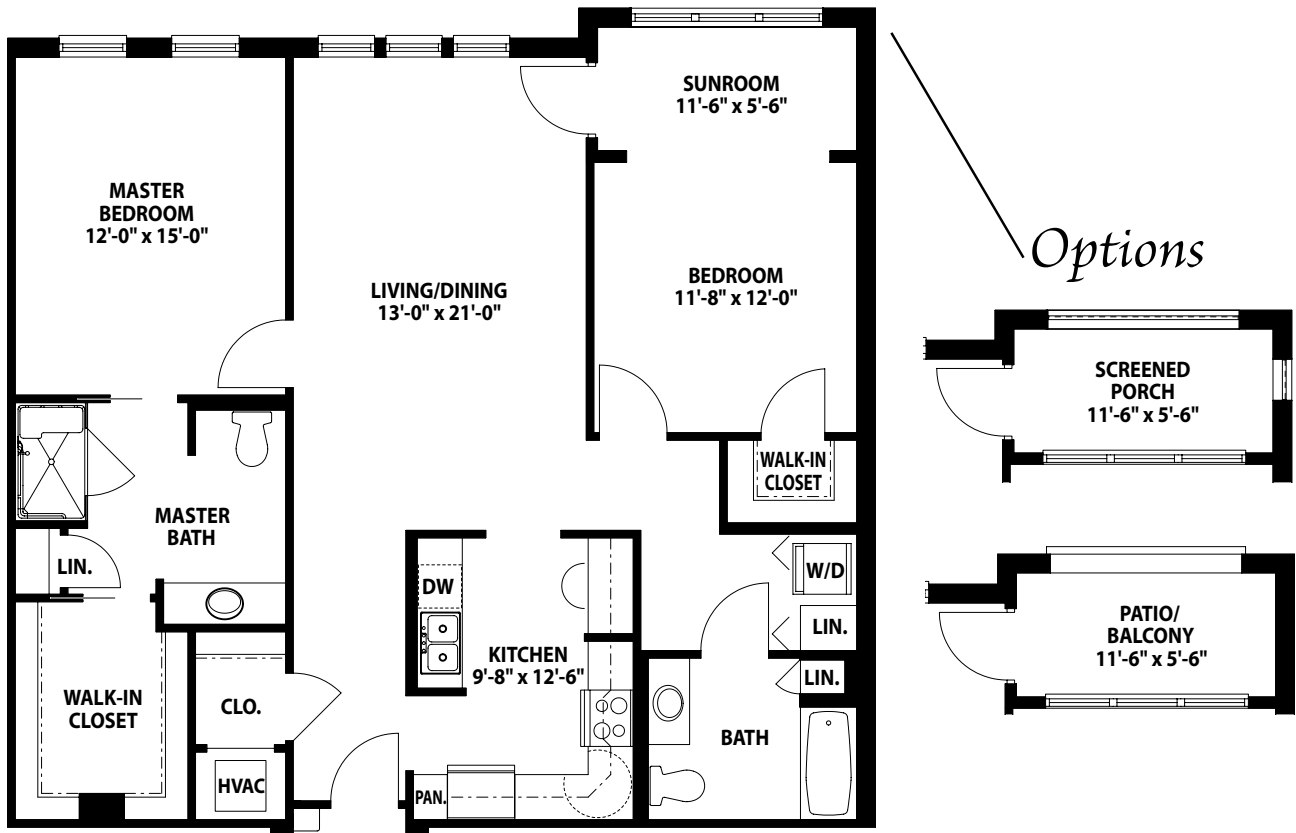

VERDELLI

TWO-BEDROOM TRADITIONAL ~ VARIATION B
1,259 SQUARE FEET

Square footage and room dimensions subject to change without notice.

VERDELLI

TWO-BEDROOM TRADITIONAL ~ VARIATION B
1,259 SQUARE FEET

Square footage and room dimensions subject to change without notice.